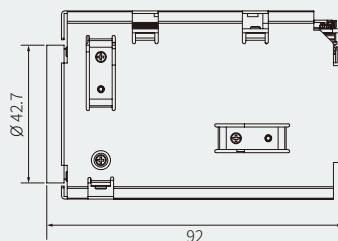

Zoom Camera

ATC-HZ7809W-LTA

Dimensions

Specifications

Image Sensor	1/2" EXMOR R Progressive Scan CMOS	
Effective Pixels	2.13MP 1945(H) x 1097(V)	
Video Output mode	HD-SDI/EX-SDI(V1.0)/CVBS TVI/AVI/LVDS	
Max. Video Resolution	HD-SDI/LVDS:1080p@60(50fps), EX-SDI/TVI/AVI:1080p@30(25fps)	
Synchronization system	Internal	
Min.Illumination	Day mode: 0.1(Lux(F1.5)) Night mode: 0.05Lux(F1.5/ IR-cut filter on) Sens-Up off, AGC28dB	
S/N Rate	More than 52dB(AGC off, Sens-Up off)	
Lens	Type	AF Optical zoom lens(DC Iris), IR Corrective
	Focal Length	f=8.0mm~70mm
	F-value	F1.5(W)~2.1(T)
	Angle of View	Horizontal 50.8°(W)~5.7°(T), Vertical 28.8°(W)~3.2°(T)
Zoom ratio	Optical 9x / Digital 12x	
Focus Min.Working Distance	0.1m(Wide)/0.5m(Tele)~∞	
Focus Control	Auto/Manual/Interval/One Shot/Preset	
AE mode	Auto/Shutter Priority/Iris Priority/Manual	
Brightness	0~14	
Manual Shutter	1/1, 1/2, 1/4(3), 1/8(6), 1/15(12),1/30(25), 1/60(50)~1/30000	
Manual Iris	F1.6~F19, Close	
Sense-up	Off~32fields	
ETC	Spot AE, Slow AE	
D&N Mode	Auto/Day(Color)/Night(BW)/External-H or L	
White Balance	AUTO/ATW/Indoor/Outdoor/OnePush/Manual	
Image Freeze	Off/On	
Image Flip	Off/Horizontal/Vertical/H+V(180° Flip)	
Privacy Mask Zone	16 Zones/14 mask color selectable, semi-transparency	
Digital Image Stabilization	Yes	
Motion Detection	4 Zones	