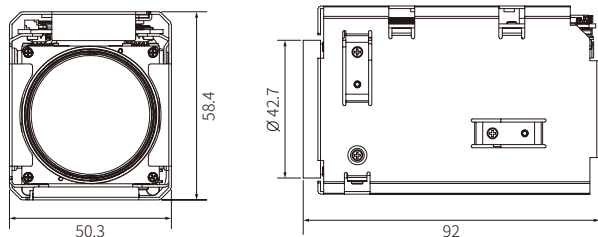

Zoom Camera

ATC-HZ7809W-LTA

Dimensions

Specifications

Image Sensor	1/2" EXMOR R Progressive Scan CMOS	
Effective Pixels	2.13MP 1945(H) x 1097(V)	
Video Output mode	HD-SDI/EX-SDI(V1.0)/CVBS TVI/AVI/LVDS	
Max. Video Resolution	HD-SDI/LVDS:1080p@60(50fps), EX-SDI/TVI/AVI:1080p@30(25fps)	
Synchronization system	Internal	
Min.Illumination	Day mode: 0.1(Lux(F1.5)) Night mode: 0.05Lux(F1.5/ IR-cut filter on) Sens-Up off, AGC28dB	
S/N Rate	More than 52dB(AGC off, Sens-Up off)	
Lens	Type	AF Optical zoom lens(DC Iris), IR Corrective
	Focal Length	f=8.0mm~70mm
	F-value	F1.5(W)~2.1(T)
	Angle of View	Horizontal 50.8°(W)~5.7°(T), Vertical 28.8°(W)~3.2°(T)
Zoom ratio	Optical 9x / Digital 12x	
Focus Min.Working Distance	0.1m(Wide)/0.5m(Tele)~∞	
Focus Control	Auto/Manual/Interval/One Shot/Preset	
AE mode	Auto/Shutter Priority/Iris Priority/Manual	
Brightness	0~14	
Manual Shutter	1/1, 1/2, 1/4(3), 1/8(6), 1/15(12),1/30(25), 1/60(50)~1/30000	
Manual Iris	F1.6~F19, Close	
Sense-up	Off~32fields	
ETC	Spot AE, Slow AE	
D&N Mode	Auto/Day(Color)/Night(BW)/External-H or L	
White Balance	AUTO/ATW/Indoor/Outdoor/OnePush/Manual	
Image Freeze	Off/On	
Image Flip	Off/Horizontal/Vertical/H+V(180° Flip)	
Privacy Mask Zone	16 Zones/14 mask color selectable, semi-transparency	
Digital Image Stabilization	Yes	
Motion Detection	4 Zones	