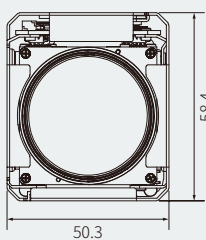

Zoom Camera

ATC-HZ7809W-LTA

Dimensions

Specifications

Image Sensor	1/2" EXMOR R Progressive Scan CMOS	
Effective Pixels	2.13MP 1945(H) x 1097(V)	
Video Output mode	HD-SDI/EX-SDI(V1.0)/CVBS TVI/AVI/LVDS	
Max. Video Resolution	HD-SDI/LVDS:1080p@60(50fps), EX-SDI/TVI/AVI:1080p@30(25fps)	
Synchronization system	Internal	
Min.Illumination	Day mode: 0.1(Lux(F1.5)) Night mode: 0.05Lux(F1.5/ IR-cut filter on) Sens-Up off, AGC28dB	
S/N Rate	More than 52dB(AGC off, Sens-Up off)	
Lens	Type	AF Optical zoom lens(DC Iris), IR Corrective
	Focal Length	f=8.0mm~70mm
	F-value	F1.5(W)~2.1(T)
	Angle of View	Horizontal 50.8°(W)~5.7°(T), Vertical 28.8°(W)~3.2°(T)
Zoom ratio	Optical 9x / Digital 12x	
Focus Min.Working Distance	0.1m(Wide)/0.5m(Tele)~∞	
Focus Control	Auto/Manual/Interval/One Shot/Preset	
AE mode	Auto/Shutter Priority/Iris Priority/Manual	
Brightness	0~14	
Manual Shutter	1/1, 1/2, 1/4(3), 1/8(6), 1/15(12),1/30(25), 1/60(50)~1/30000	
Manual Iris	F1.6~F19, Close	
Sense-up	Off~32fields	
ETC	Spot AE, Slow AE	
D&N Mode	Auto/Day(Color)/Night(BW)/External-H or L	
White Balance	AUTO/ATW/Indoor/Outdoor/OnePush/Manual	
Image Freeze	Off/On	
Image Flip	Off/Horizontal/Vertical/H+V(180° Flip)	
Privacy Mask Zone	16 Zones/14 mask color selectable, semi-transparency	
Digital Image Stabilization	Yes	
Motion Detection	4 Zones	